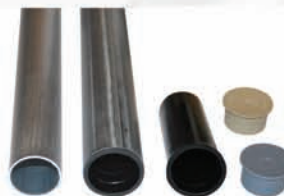

Poles

Heavy gauge 1/4" stock aluminum poles are 4 to 5 times stronger than any other pole in the industry. Its a difference you can see and feel! The thicker the

gauge of the pole the stronger the pole will be. These poles are only available through PoolFence Pro.

Safety Latch

100% stainless steel safety snap latch. We use only stainless steel in our latches. We took the best of all products and combined them into one

superior latch. designed for child safety.

Gate

Our gate is a double truss curved 1-1/4" heavy gauge square stock aluminum. This type of gate uses the most aluminum material in the

industry. The latch is installed high up making it harder for a child to reach. Our gates are the strongest and most attractive gate available today.

Deck Inserts

Our standard plastic deck inserts are 5-1/2" long (1/3 longer than standard plastic deck inserts). This allows for the securest installations in concrete

decks and pavers on top of concrete. We also can use longer aluminum or galvanized sleeves to provide the necessary support for a safe installation.