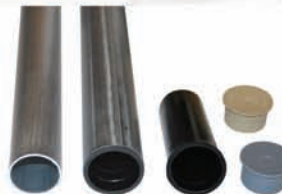

### Poles

Heavy gauge 1/4" stock aluminum poles are 4 to 5 times stronger than any other pole in the industry. Its a difference you can see and feel! The thicker the

gauge of the pole the stronger the pole will be. These poles are only available through PoolFence Pro.

### Safety Latch

100% stainless steel safety snap latch. We use only stainless steel in our latches. We took the best of all products and combined them into one

superior latch. designed for child safety.

### Gate

Our gate is a double truss curved 1-1/4" heavy gauge square stock aluminum. This type of gate uses the most aluminum material in the

industry. The latch is installed high up making it harder for a child to reach. Our gates are the strongest and most attractive gate available today.

### Deck Inserts

Our standard plastic deck inserts are 5-1/2" long (1/3 longer than standard plastic deck inserts). This allows for the securest installations in concrete

decks and pavers on top of concrete. We also can use longer aluminum or galvanized sleeves to provide the necessary support for a safe installation.